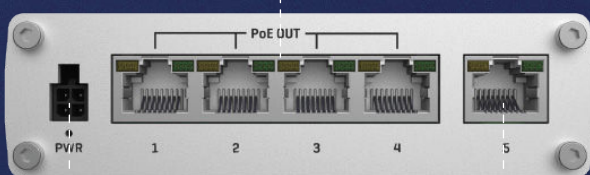

// Classified as power source equipment (PSE), it enables centralization of the power supply, providing up to 30 watts per port and reducing the effort for installing power. It has 10/100/1000 Mbps Ethernet ports to provide an economical high-bandwidth solution for your industrial Ethernet network.

// This rugged unmanaged industrial switch is ideal for professional high bandwidth applications where it is necessary to provide both: reliable data connection and power supply.

FRONT VIEW

BACK VIEW

PoE powered Ethernet ports

Power socket

Ethernet port

Grounding screw

KEY FEATURES

HARDWARE

Power supply	4 pin power socket, 7-57 VDC*
Power consumption	Idle: < 2 W, Max: < 9 W (no PoE device connected)
PoE standard	802.3af/at (max 30 W per port, total power budget 120 W)
Ethernet	5 x 10/100/1000 Ethernet ports: 4 x PoE, 1 x Uplink
Connectors	1 x 4 pin DC, 5 x Ethernet
Status LEDs	10 x Ethernet, 1 x Power
Ingress protection rating	IP30
Operating temperature	-40 °C to 75 °C
Housing	Aluminium housing with wall or DIN rail mounting option and grounding capability
Dimensions	115 x 32 x 95 mm
Weight	340 g
Installation	Desktop, wall or DIN Rail mountable (additional kit needed)